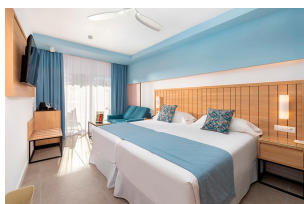

Hotel Riu Palace Palmeras

Spain - Gran Canaria - (Canary Island)

Avda. Estados Unidos, 1 - 35100
Playa del Inglés Gran Canaria
Phone. (+34) 928 76 64 00
E-mail: palace.palmeras@riu.com

24h All inclusive